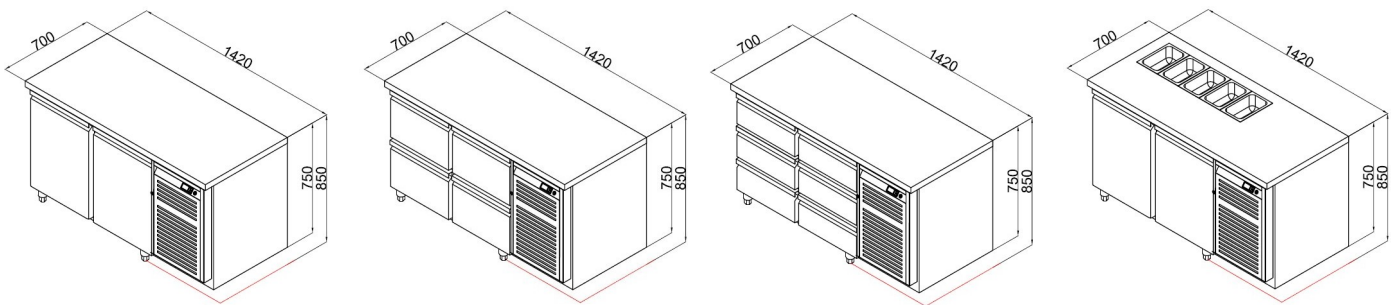

UNDERCOUNTER TWO DOOR CHILLER fOFUC-142 (SOFUC365)

Details

- Grade 304 stainless steel interior and exterior
- Digital temperature control and display
- Radius internal corners for easy cleaning
- Removable door gasket
- 2 PVC coated grid shelves included
- 2 shelf brackets included
- Adjustable stainless-steel legs; Total height range: 850mm-870mm

Options

- GN opening: 5 x 1/3 GN containers
- Additional shelves and shelf brackets
- Doors can be replaced with drawers
- Glass doors
- Include Caster wheels

Specifications

Model	Exterior Dimensions WxDxH (mm)	Capacity in Litres	Power (W)	Voltage Supply	Frequency (Hz)	Temperature Range (°C)	Environmental Temperature (°C)	Mode of Refrigeration
SOFUC-142	1420x700x850	360	320	220~240V 1PH	50/60	+2~+8	43	Ventilated