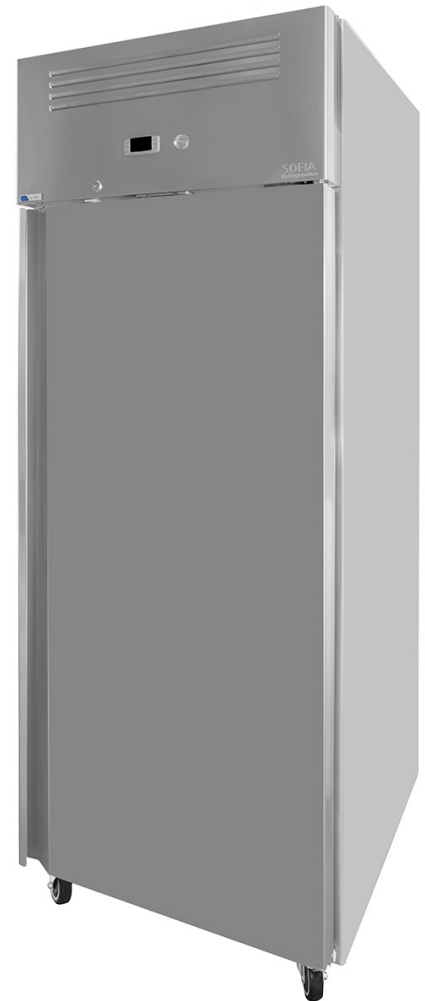

# SINGLE DOOR UPRIGHT CHILLER

## SOFUP-585

### Details

- Grade 304 stainless steel interior and exterior
- Digital temperature control and display
- Radius internal corners for easy cleaning
- Removable door gasket
- Lockable door
- Heavy duty brake and swivel castors
- 3 PVC coated grid shelves included
- 3 shelf brackets set included
- Fits 2 x I/I GN containers on each shelf (GN excluded)

### Options

- Additional shelves and shelf brackets
- Glass door