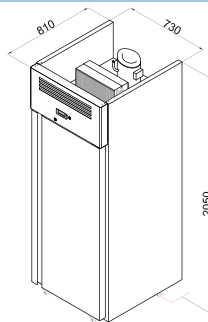

### Details

- Grade 304 stainless steel interior and exterior
- Digital temperature control and display
- Radius internal corners for easy cleaning
- Removable door gasket
- Lockable door
- Heavy duty brake and swivel castors
- 3 PVC coated grid shelves included
- 3 shelf brackets set included
- Fits 2 x I/I GN containers on each shelf (GN excluded)

### Specifications

Model	Exterior Dimensions WxDxH (mm)	Capacity in Litres	Power (W)	Voltage Supply	Frequency (Hz)	Temperature Range (°C)	Environmental Temperature (°C)	Mode of Refrigeration
SOFUP-585	730x810x2050	580	320	220~240V I I PH	50/60	+2~+8	43	Ventilated